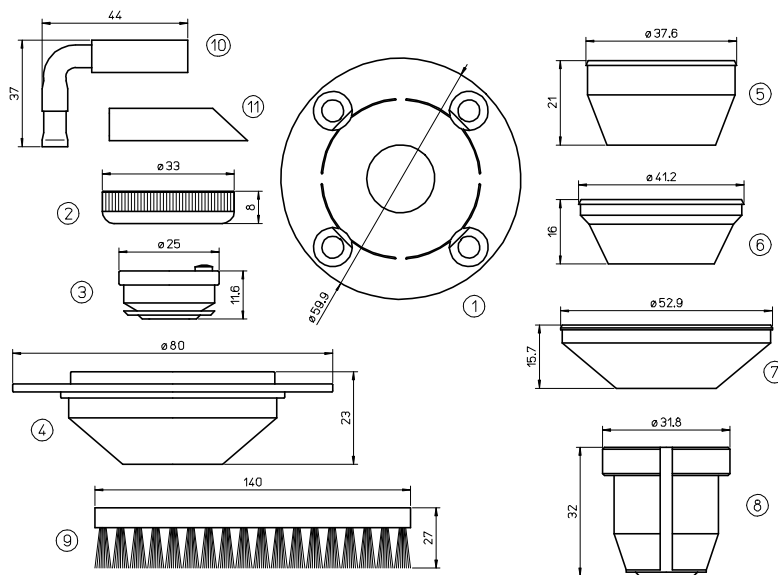

TRUMPF®

POS	CODE	ORIGINAL CODE	DESCRIPTION	unit price	10 pack price
1	T13-01	234485	TRUMPF® BREAK-AWAY	Call	
2	T13-02	216066	TRUMPF® SIGNBOARD	Call	
3	T13-03	258809	TRUMPF® ORIG. NOZZLE HOLDER	Call	
	T13-04	258809-243839-247894	TRUMPF® CERAMIC NOZZLE HOLDER	Call	
4	T13-05	216065	TRUMPF® TEFLON COVER	Call	
5	T13-06	256153-955826	TRUMPF® TEFLON COVER - WHITE	Call	
	T13-07	256153-955826	TRUMPF® COVER - BLACK	Call	
6	T13-08	254496	TRUMPF® TEFLON COVER	Call	
7	T13-09	225286	TRUMPF® TEFLON COVER	Call	
8	T13-10	254493-260432	TRUMPF® CERAMIC NOZZLE HOLDER .	Call	
9	T13-11	0353202 - 900594	TRUMPF® BRUSH - TASTER	Call	
10	T13-12	088557	TRUMPF® NOZZLE 90°	Call	
11	T13-13	256184	TRUMPF® BLOW TUBE	Call