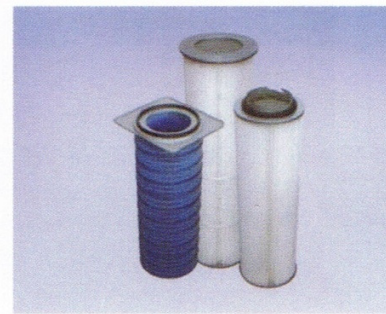

DUST COLLECTOR DONALDSON

DONALDSON DESIGNS AND MANUFACTURES:

FILTERS AND CARTRIDGES.

FILTERS AND RIGID OR SEMI-RIGID PANELS FOR LASER TRUMPF.

 +386 (0)40 67 80 28

LASERTEH D.O.O - CESTA 25 JUNIJA3 - 5000 NOVA GORICA
e.mail: info@laserteh.si - www.laserteh.si