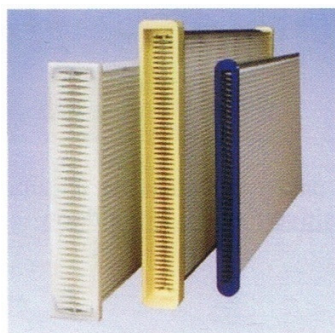

DUST COLLECTOR DONALDSON

DONALDSON DESIGNS AND MANUFACTURES:

FILTERS AND CARTRIDGES.

FILTERS AND RIGID OR SEMI-RIGID PANELS FOR LASER TRUMPF.

 +386 (0)40 67 80 28

LASERTEH D.O.O - CESTA 25 JUNIJA3 - 5000 NOVA GORICA
e.mail: info@laserteh.si - www.laserteh.si