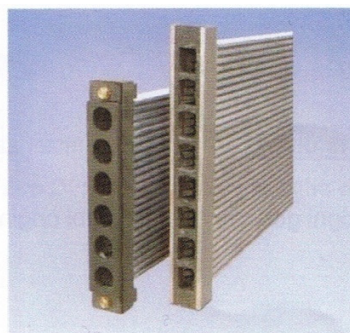

DUST COLLECTOR DONALDSON

DONALDSON DESIGNS AND MANUFACTURES:

FILTERS AND CARTRIDGES.

FILTERS AND RIGID OR SEMI-RIGID PANELS FOR LASER TRUMPF.

 +386 (0)40 67 80 28

LASERTEH D.O.O - CESTA 25 JUNIJA3 - 5000 NOVA GORICA
e.mail: info@laserteh.si - www.laserteh.si